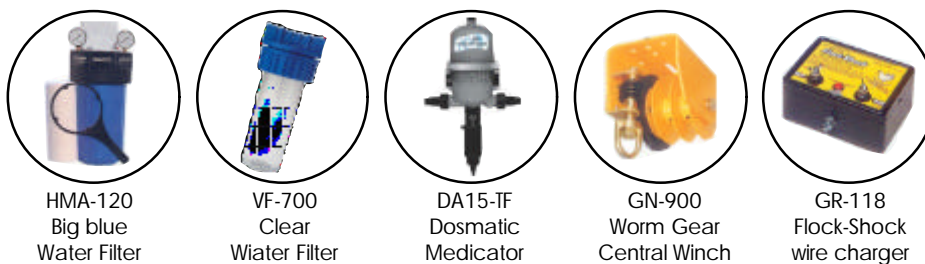

Maxiflow, High Quality Complete System !!

Standard Components of Maxiflow Broiler Nipple System

Other accesories not standard supplied :

Avitech
Poultry Equipment

Partida Miralbó 116 • 25660 Alcoletge-Spain
Tel: + 34-973-196029 • Fax: + 34-973-196584
E-mail: avitechsystems@eresmas.com
Website: www.avitechsystems.com