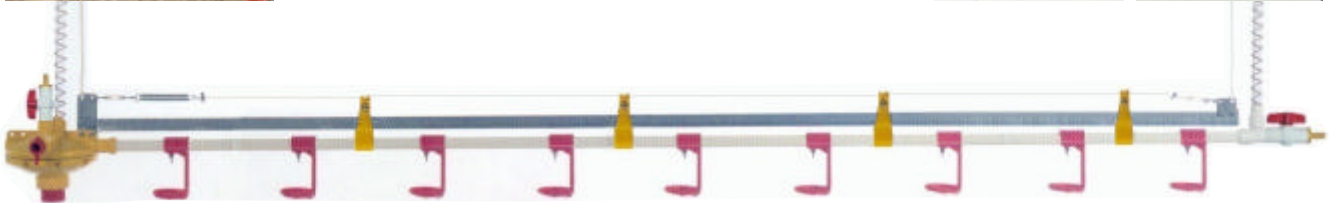

Maxiflow

High Flow Broiler Nipple Drinker System

Europ Patent S-LL-03-B-6254638

Avitech Systems

Partida Miralbó 116 • 25660 Alcoletge (Lleida)-SPAIN
Tel: +34-973-196029 • Fax: +34-973-196584
E-Mail: avitechsystems@eresmas.com

Maxiflow, High Flow Rate from first day !!

High Flow 360° Nipples

We use standard MK-120 nipple. This is totally 360° action, thanks to special design in delrin body, this nipple gives the same flow rate, even if chicks push the trigger pin sidewise or upwards. For those who prefer totally stainless steel nipple, MK-500 is also available. Both nipples have big flow rate, to use in hot climates, 175 ml/minute with 60 mbar pressure in regulator.

One Arm Drip Cup

Our drip cup, is with one arm type, to help easy access to nipple for baby chicks and older birds. The design of cup is auto-clean, without angles. 7 cm diameter, fixed clamp with snap-on catch